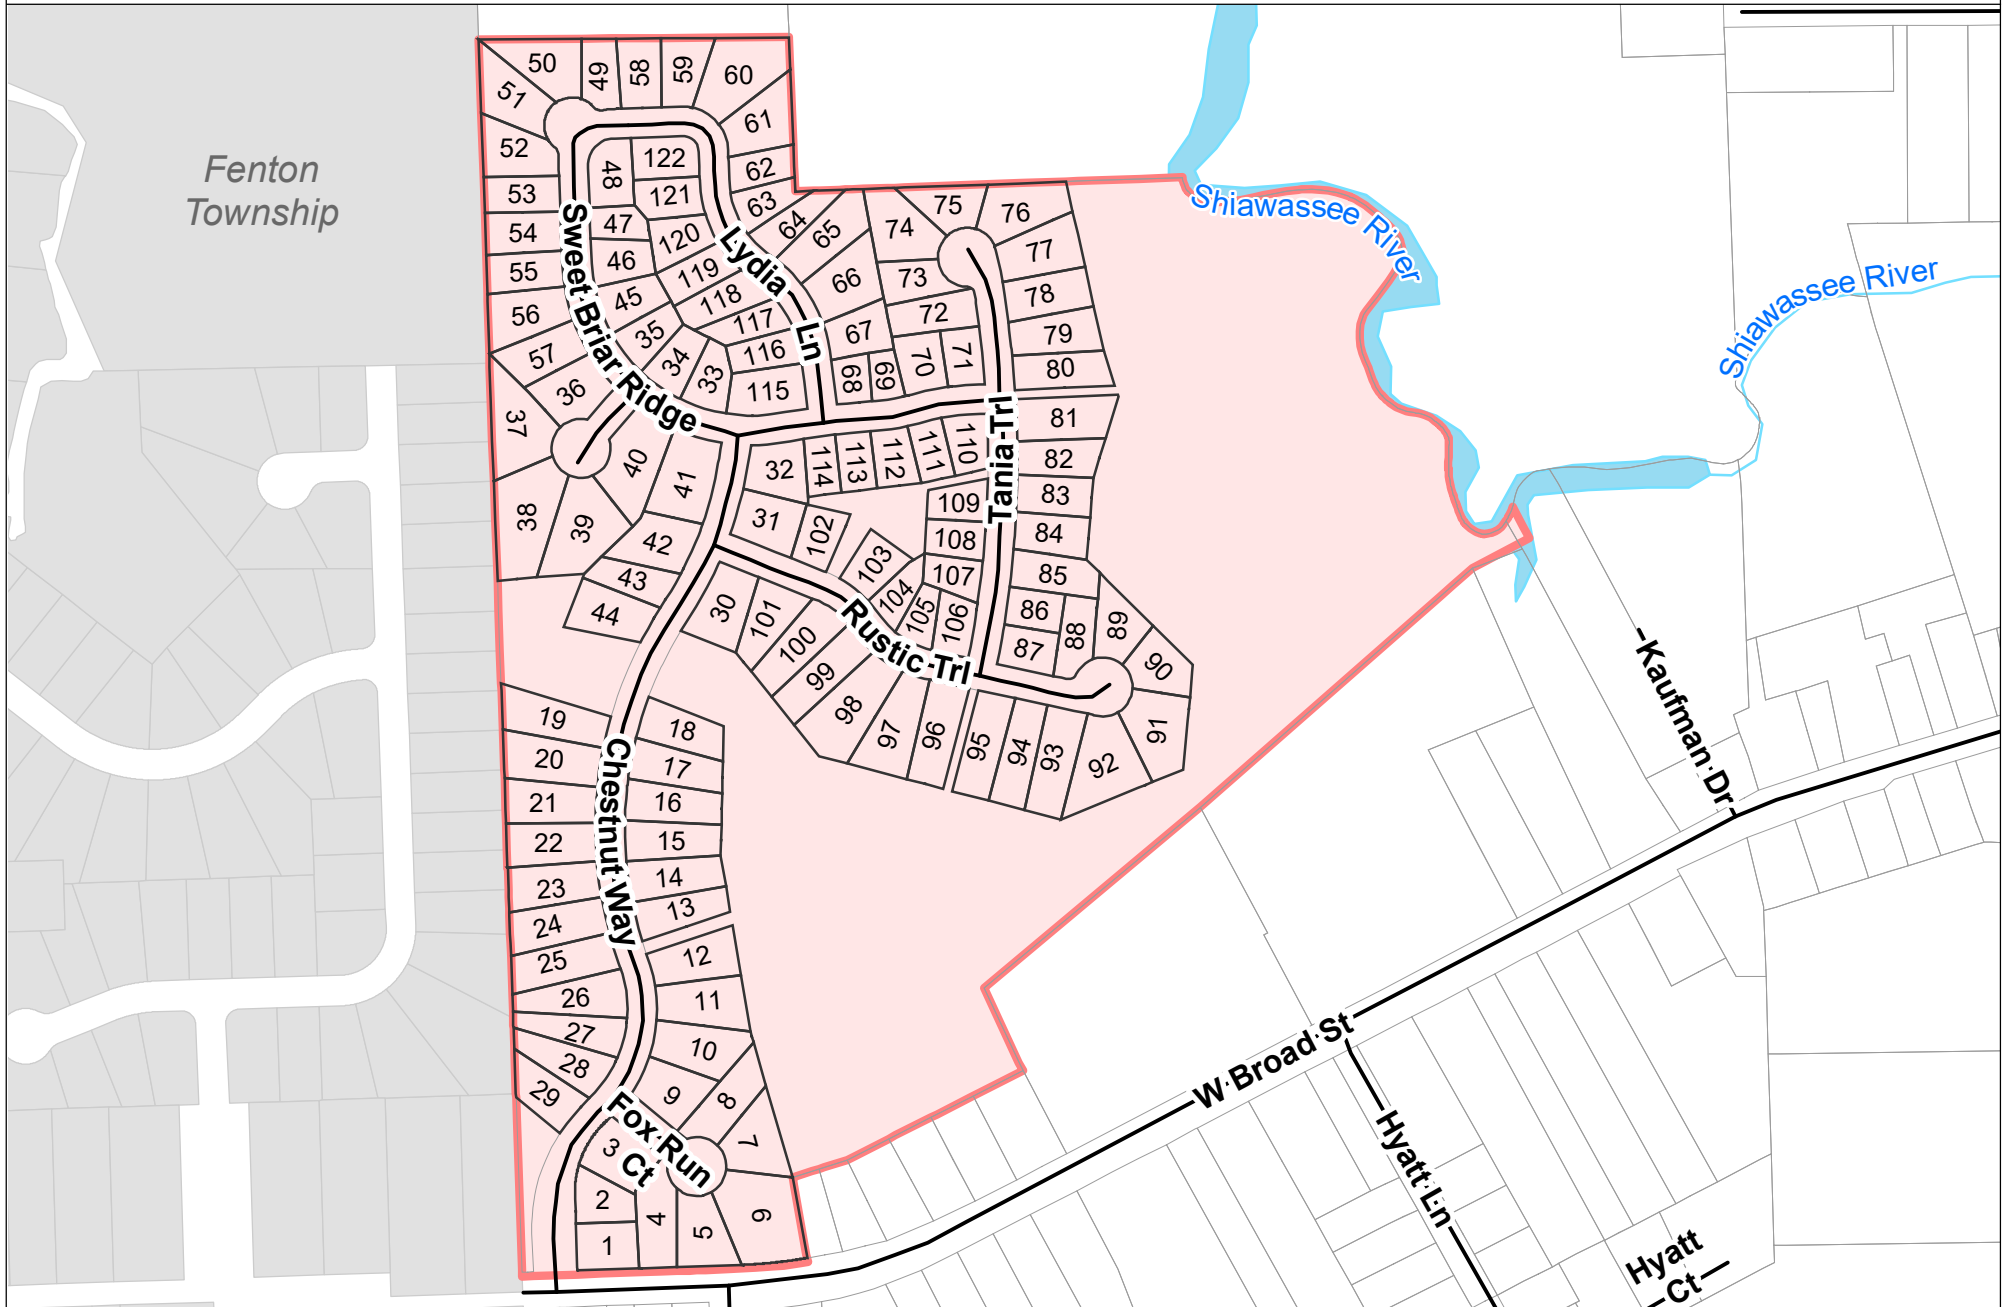

CHESTNUT GROVE

City of Linden

GENESEE COUNTY, MICHIGAN

Data Source: City of Fenton GIS
Map Date: November 28, 2016

- LOT # Condo Parcel
- Parcel
- Condo Boundary
- Street

Disclaimer: This map is for visual purposes only. City of Linden, its administrators, employees, or contractors are not responsible for any decisions made based upon the information in the map.