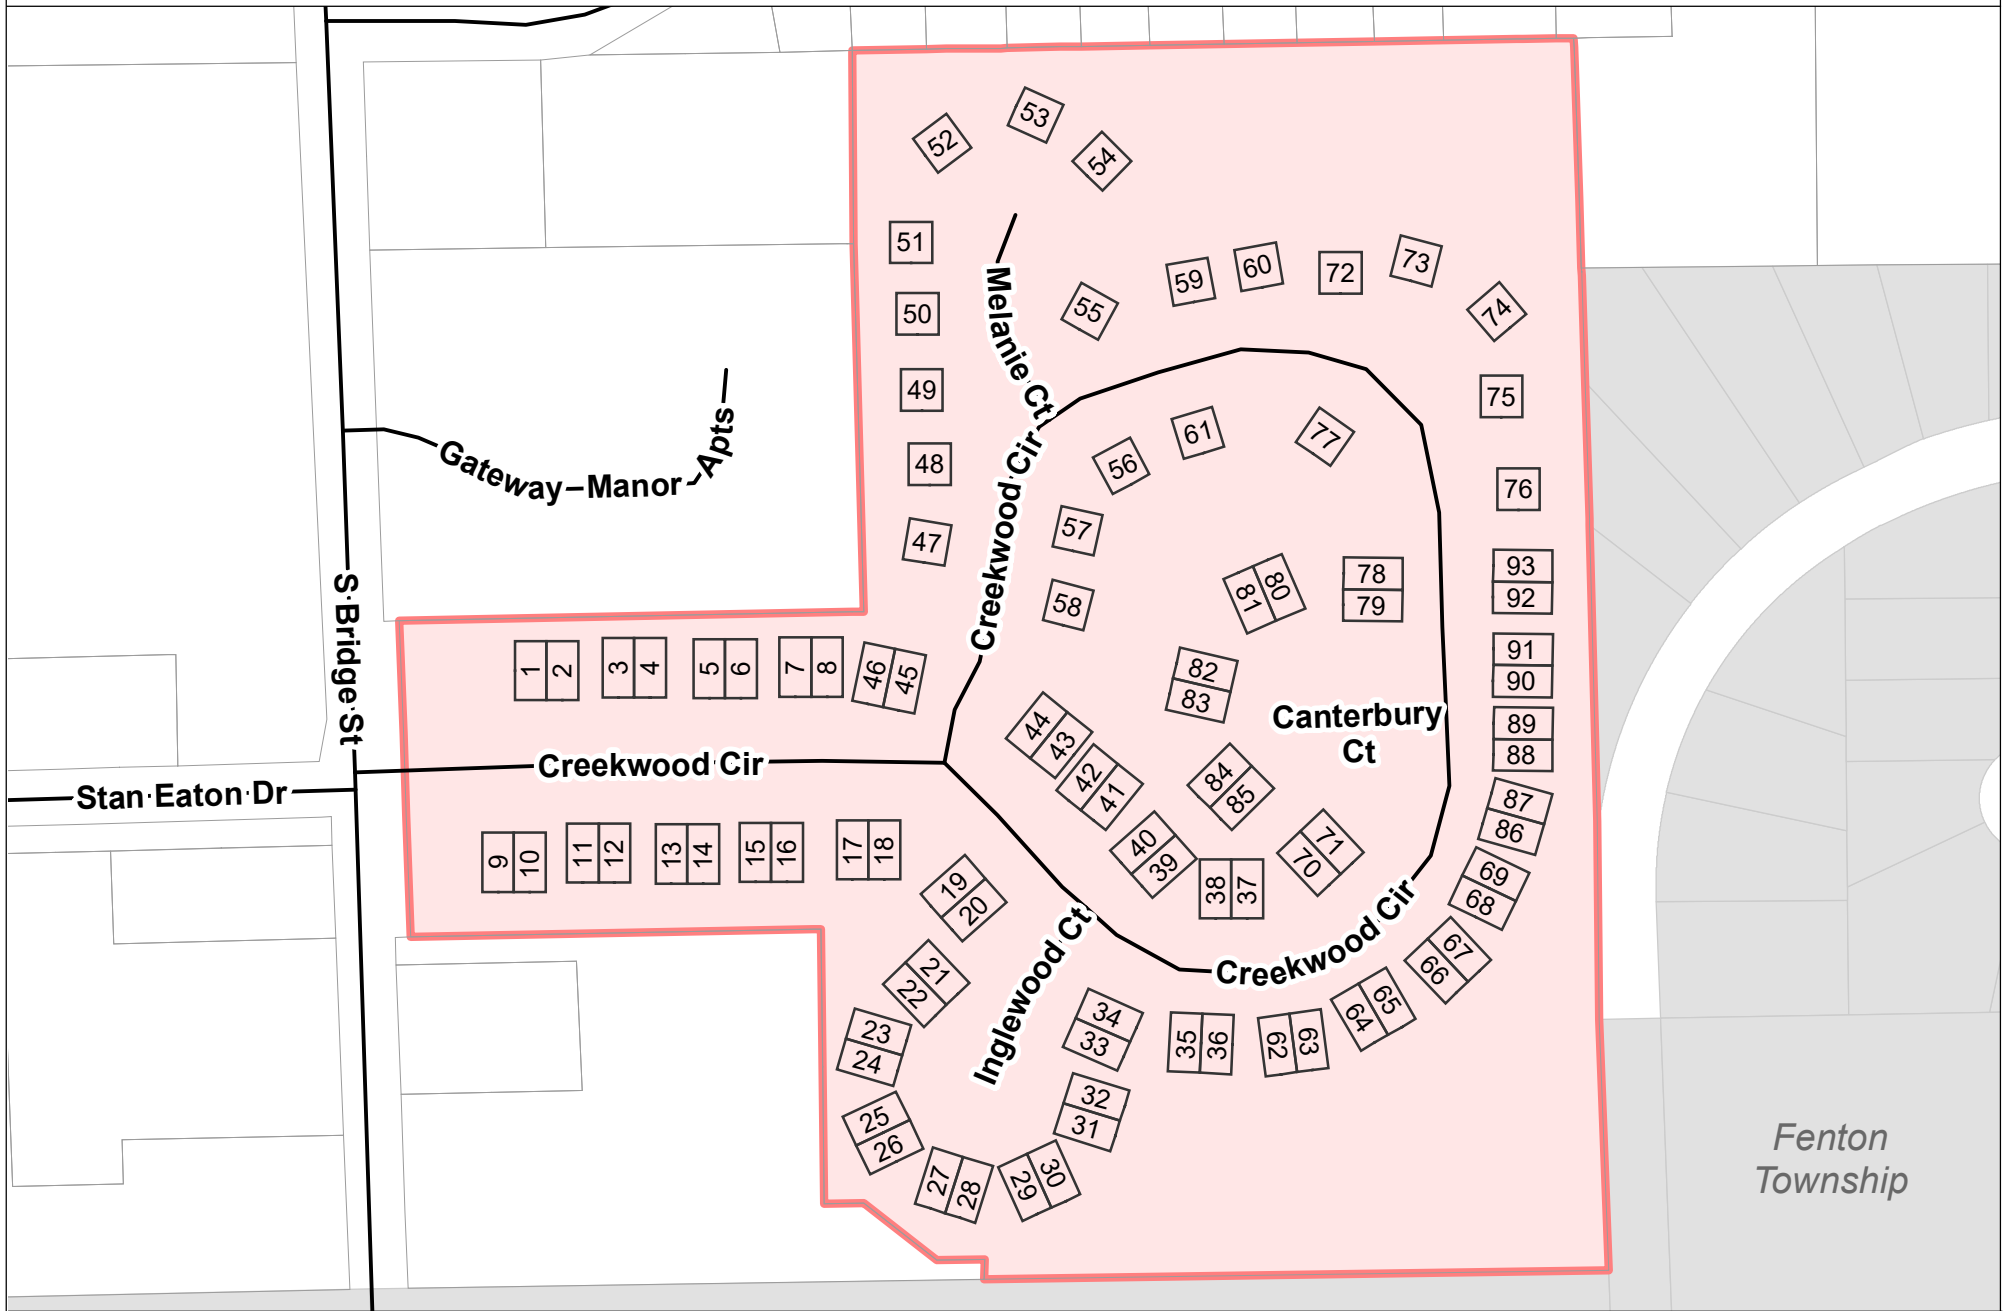

# CREEKWOOD COLONY

City of Linden

GENESEE COUNTY, MICHIGAN

Data Source: City of Fenton GIS  
Map Date: November 28, 2016

- LOT # Condo Parcel
- Parcel
- Condo Boundary
- Street

Disclaimer: This map is for visual purposes only. City of Linden, its administrators, employees, or contractors are not responsible for any decisions made based upon the information in the map.