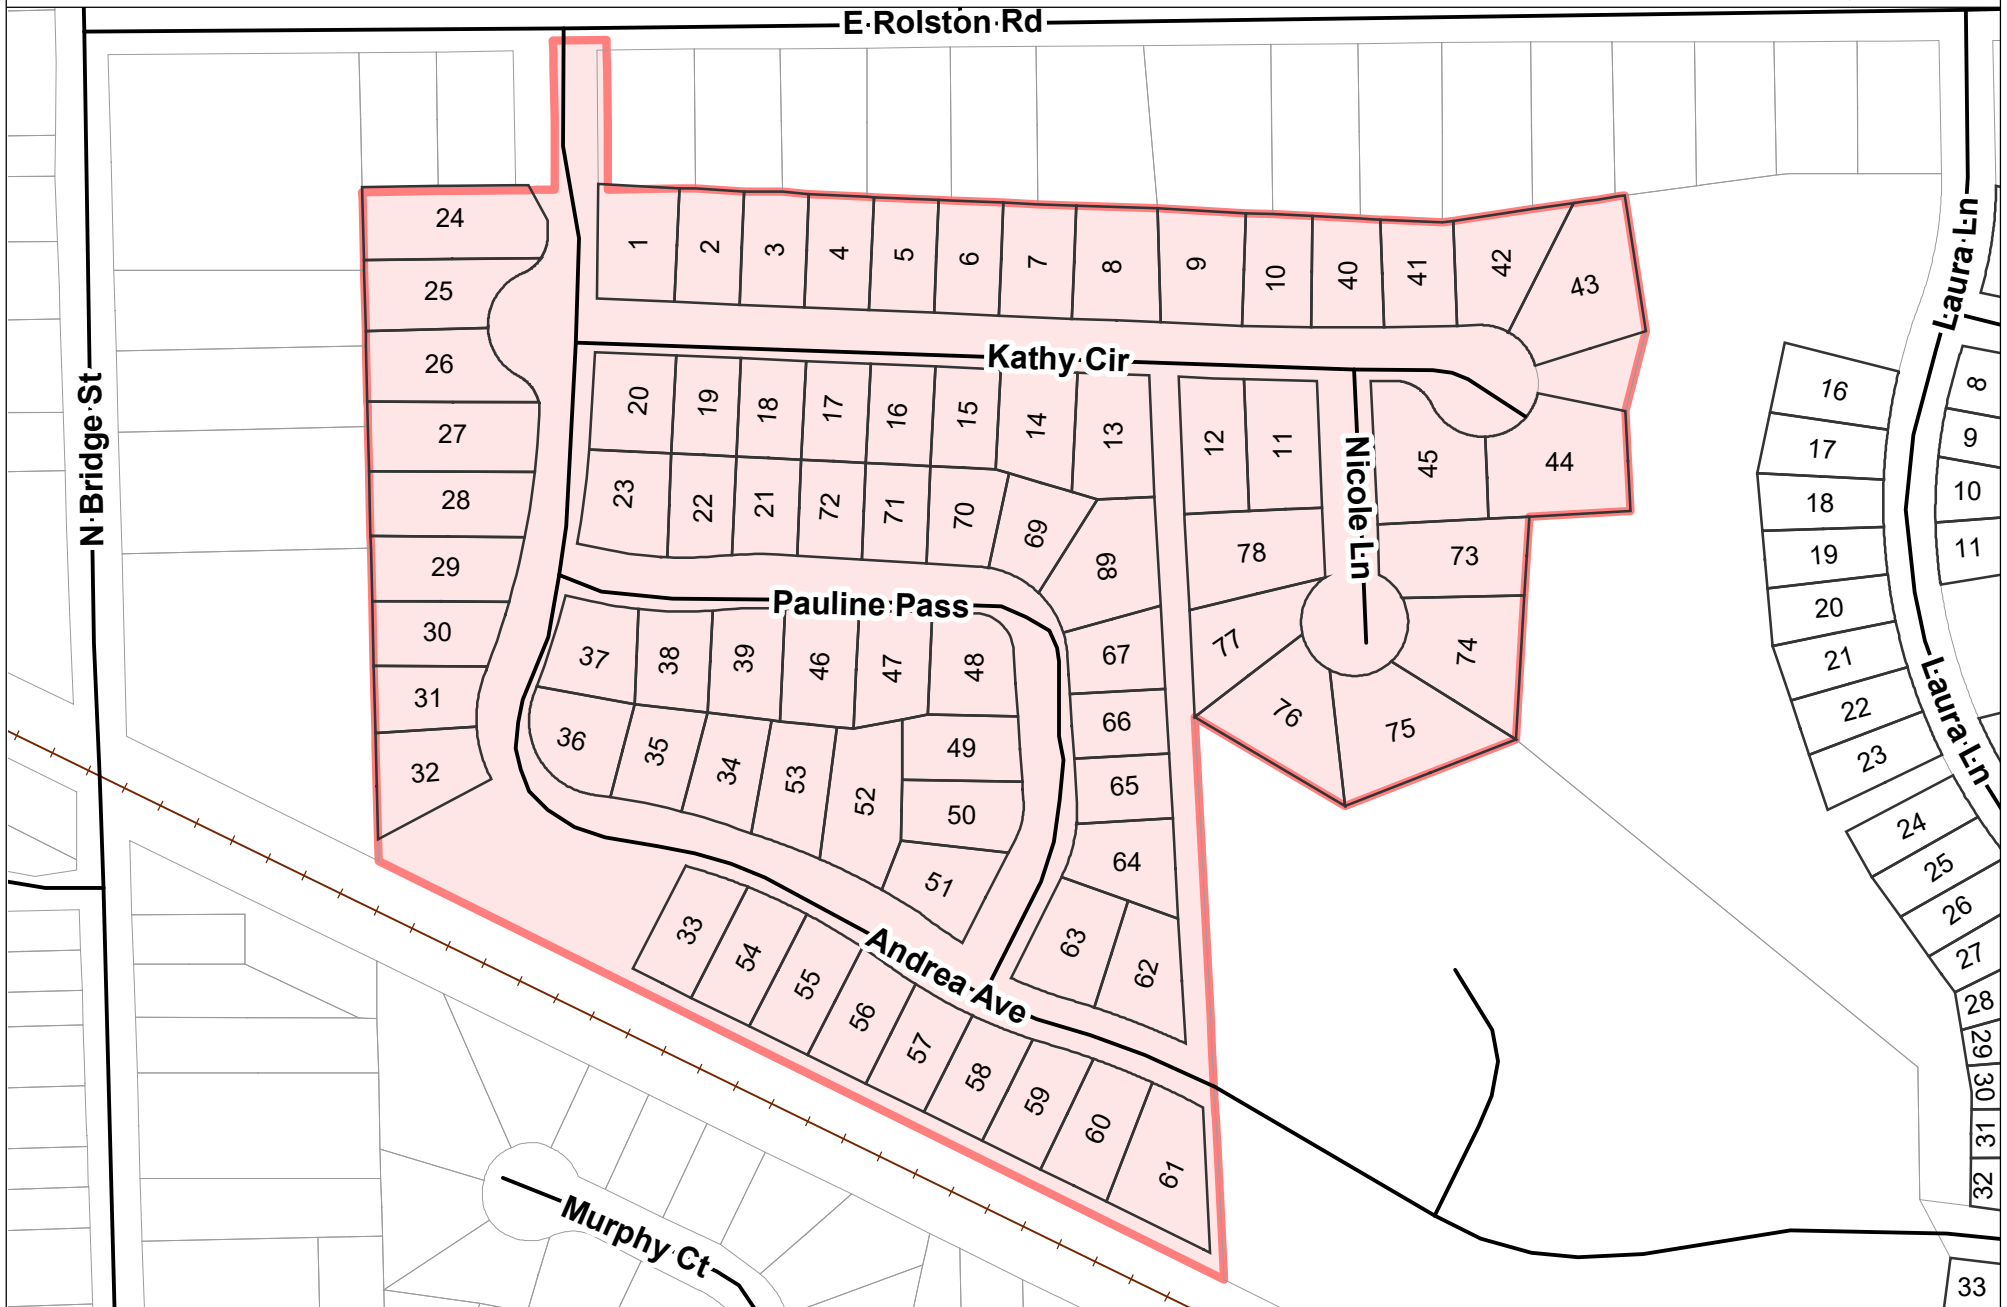

# FOREST RIDGE

City of Linden

GENESEE COUNTY, MICHIGAN

Data Source: City of Fenton GIS  
Map Date: November 28, 2016

**LOT #** Condo Parcel    Parcel  
**Condo Boundary**    Street

Disclaimer: This map is for visual purposes only. City of Linden, its administrators, employees, or contractors are not responsible for any decisions made based upon the information in the map.