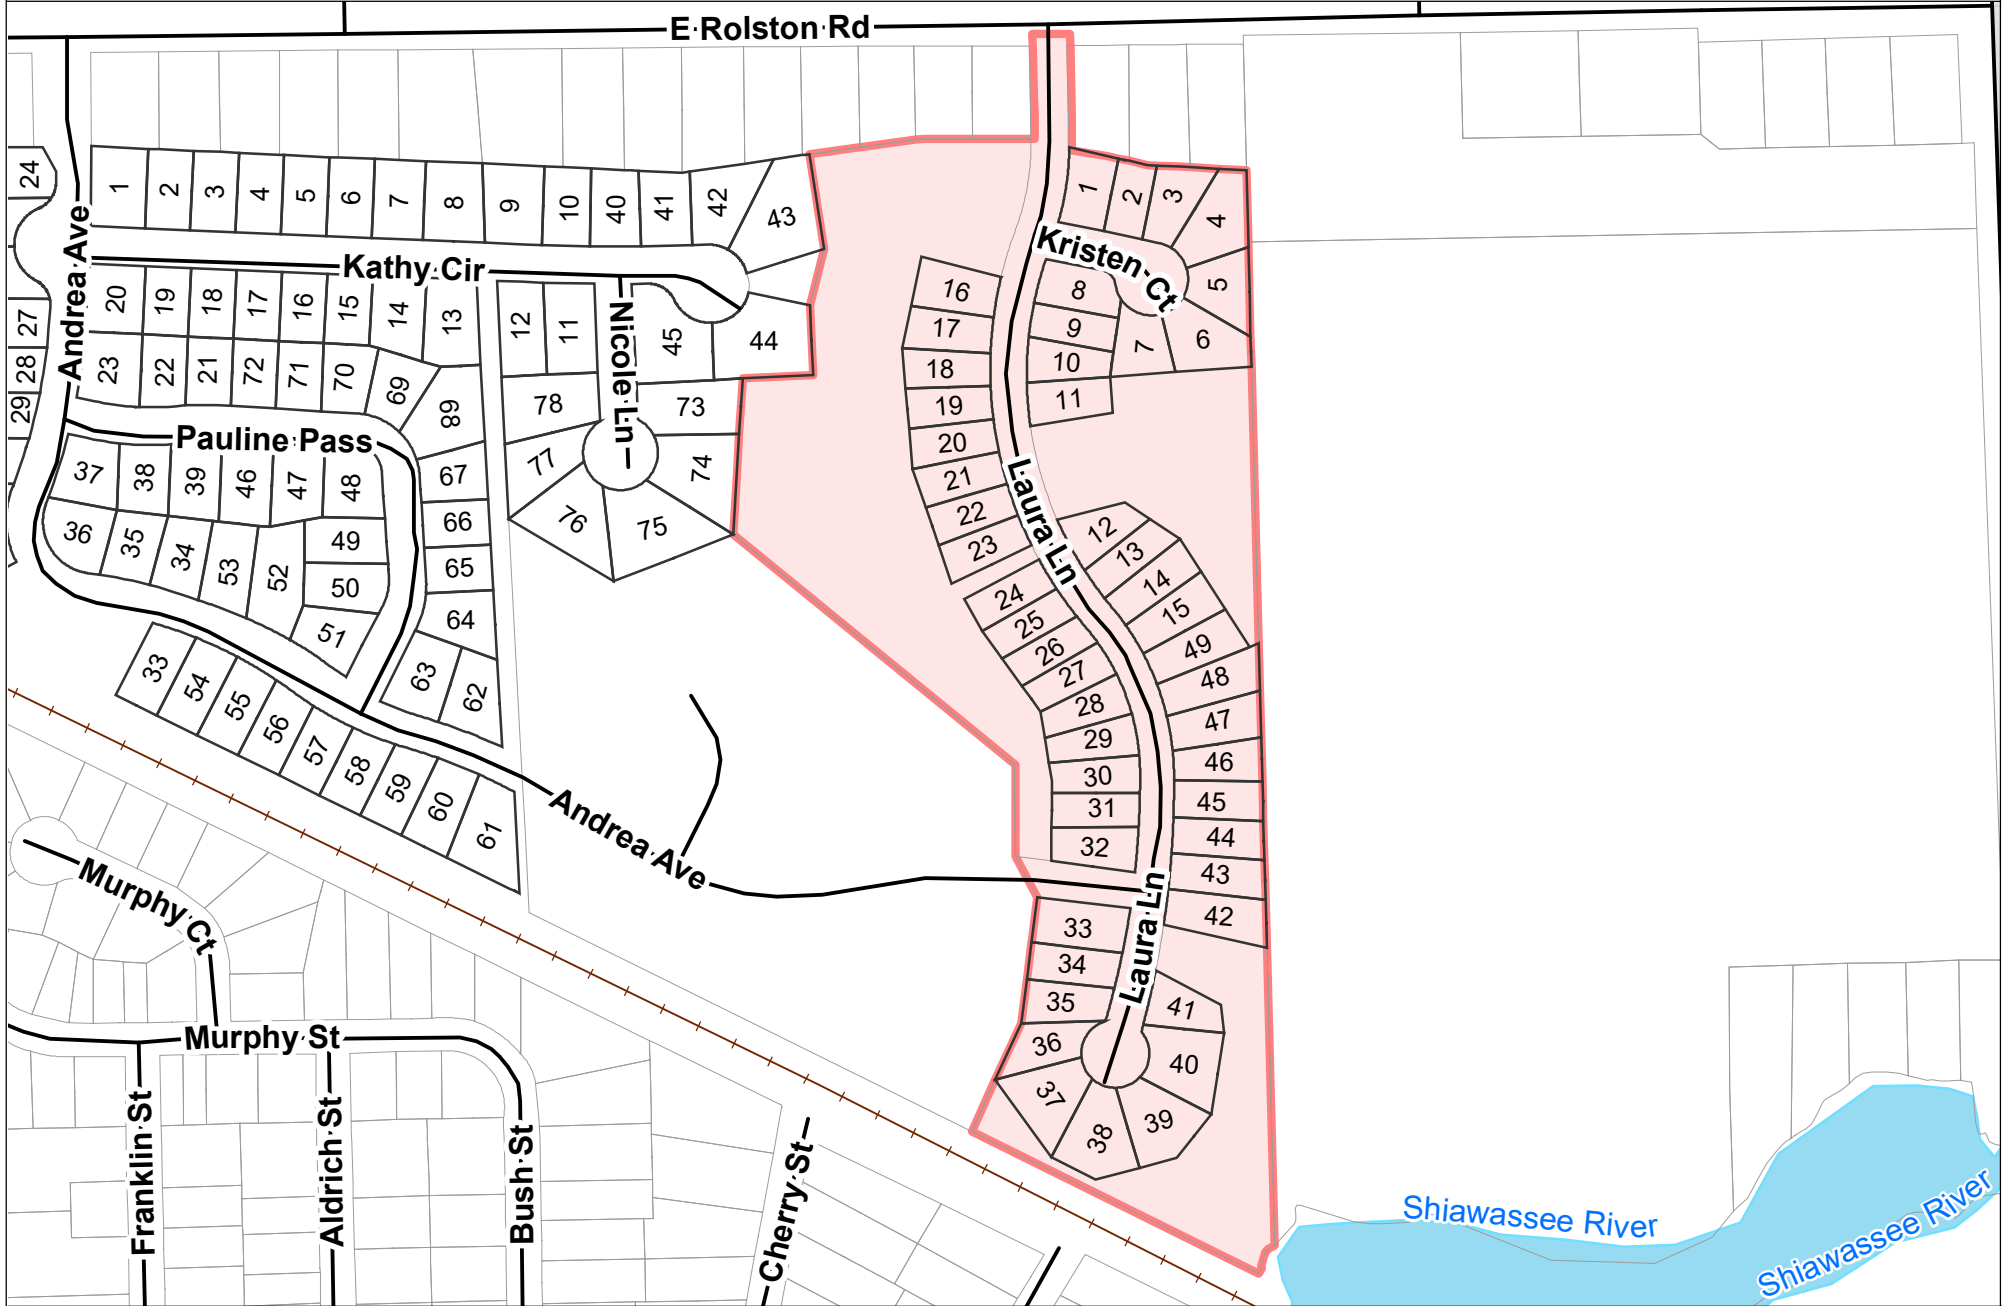

FOREST RIDGE GLENS

City of Linden

GENESEE COUNTY, MICHIGAN

Data Source: City of Fenton GIS
Map Date: November 28, 2016

LOT # Condo Parcel
Condo Boundary
Parcel
Street

Disclaimer: This map is for visual purposes only. City of Linden, its administrators, employees, or contractors are not responsible for any decisions made based upon the information in the map.