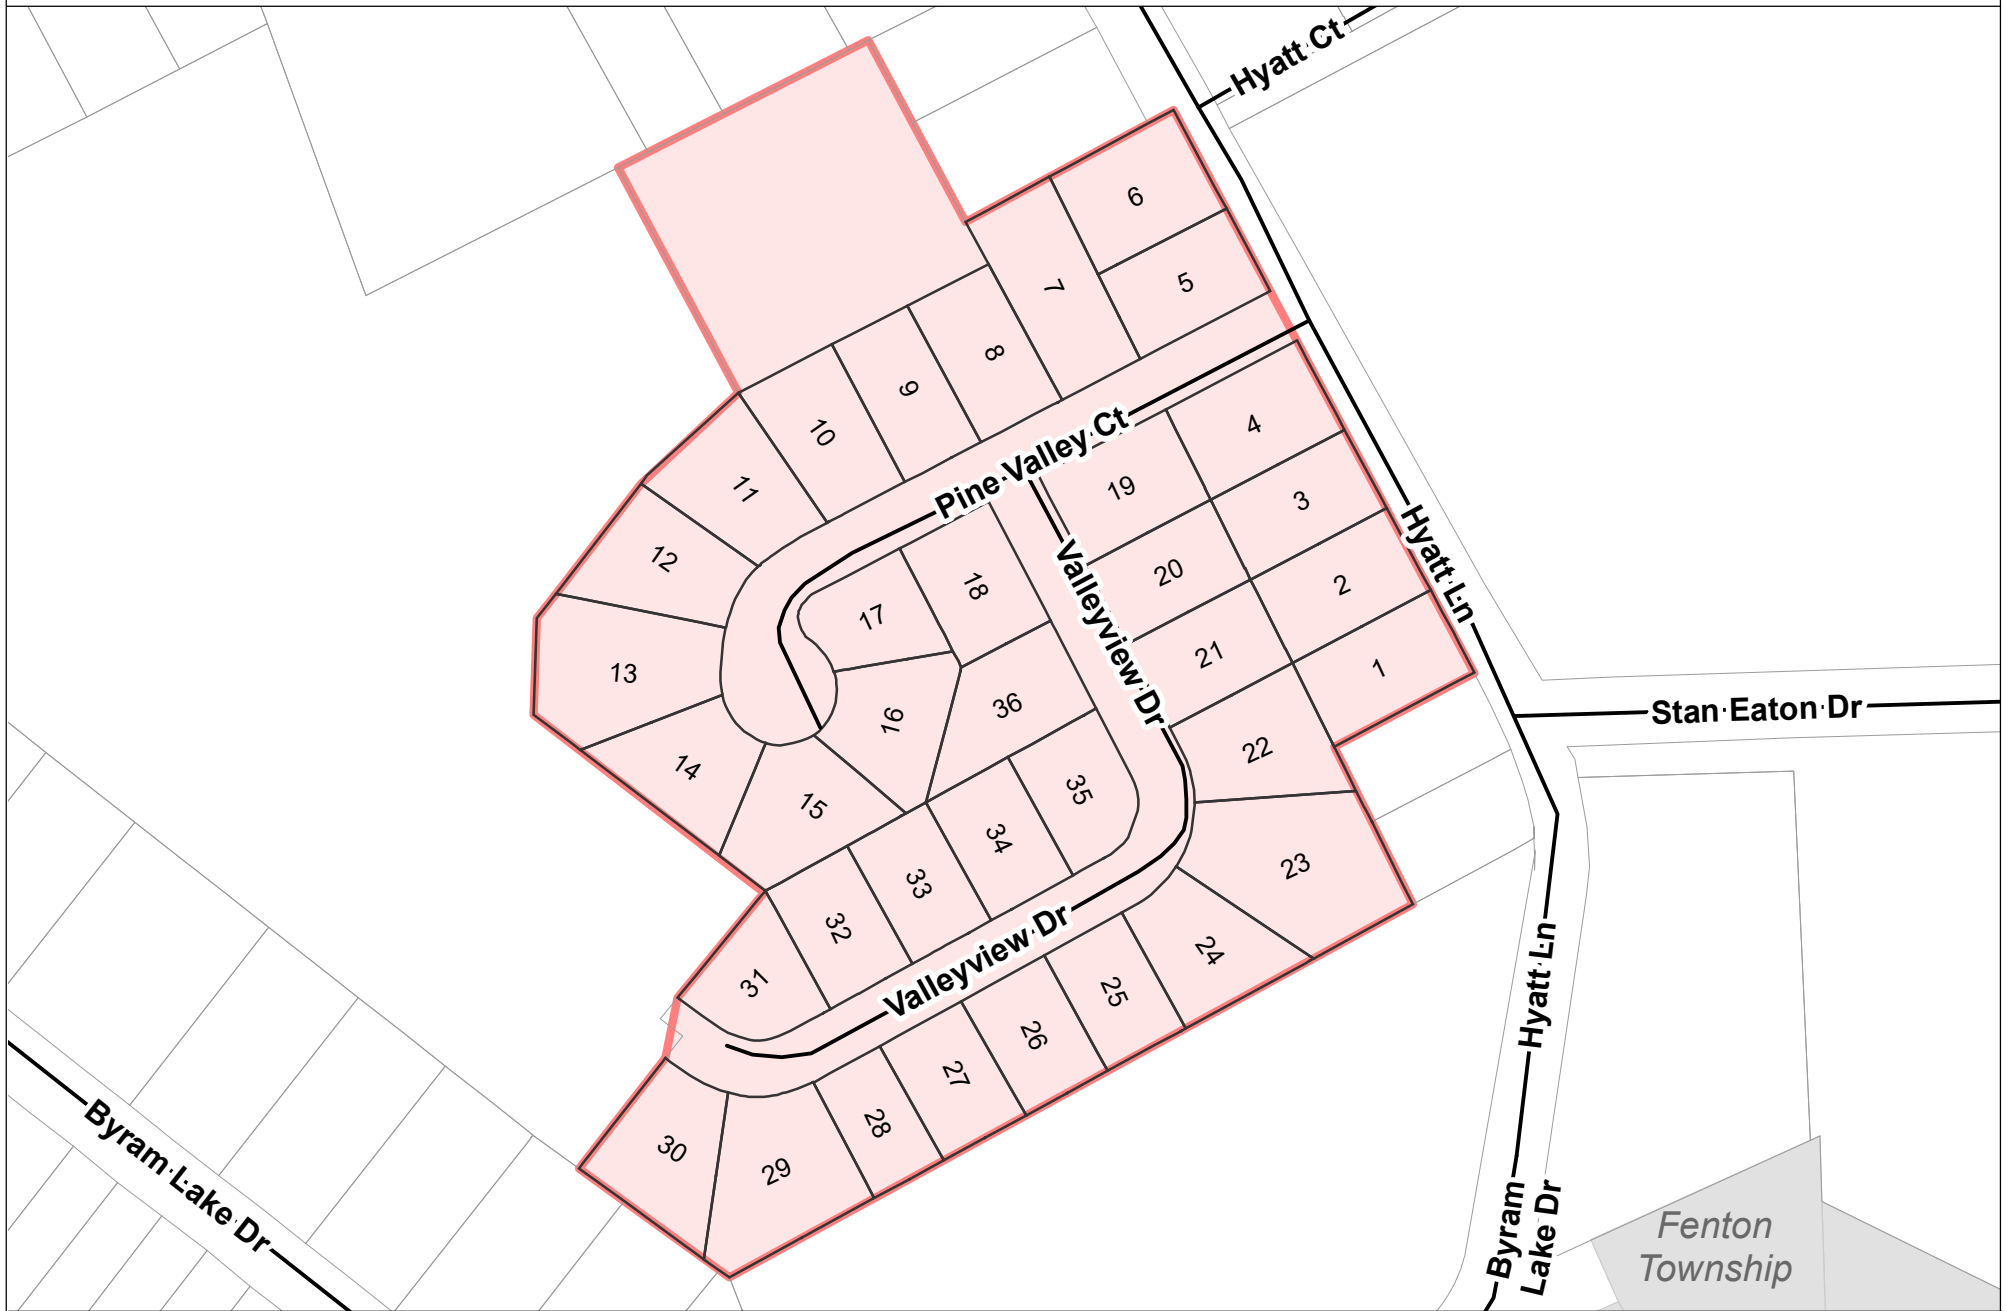

PINE VALLEY ESTATES

City of Linden
GENESEE COUNTY, MICHIGAN

Data Source: City of Fenton GIS
Map Date: November 28, 2016

- LOT # Condo Parcel
- Condo Boundary
- Parcel
- Street

Disclaimer: This map is for visual purposes only. City of Linden, its administrators, employees, or contractors are not responsible for any decisions made based upon the information in the map.