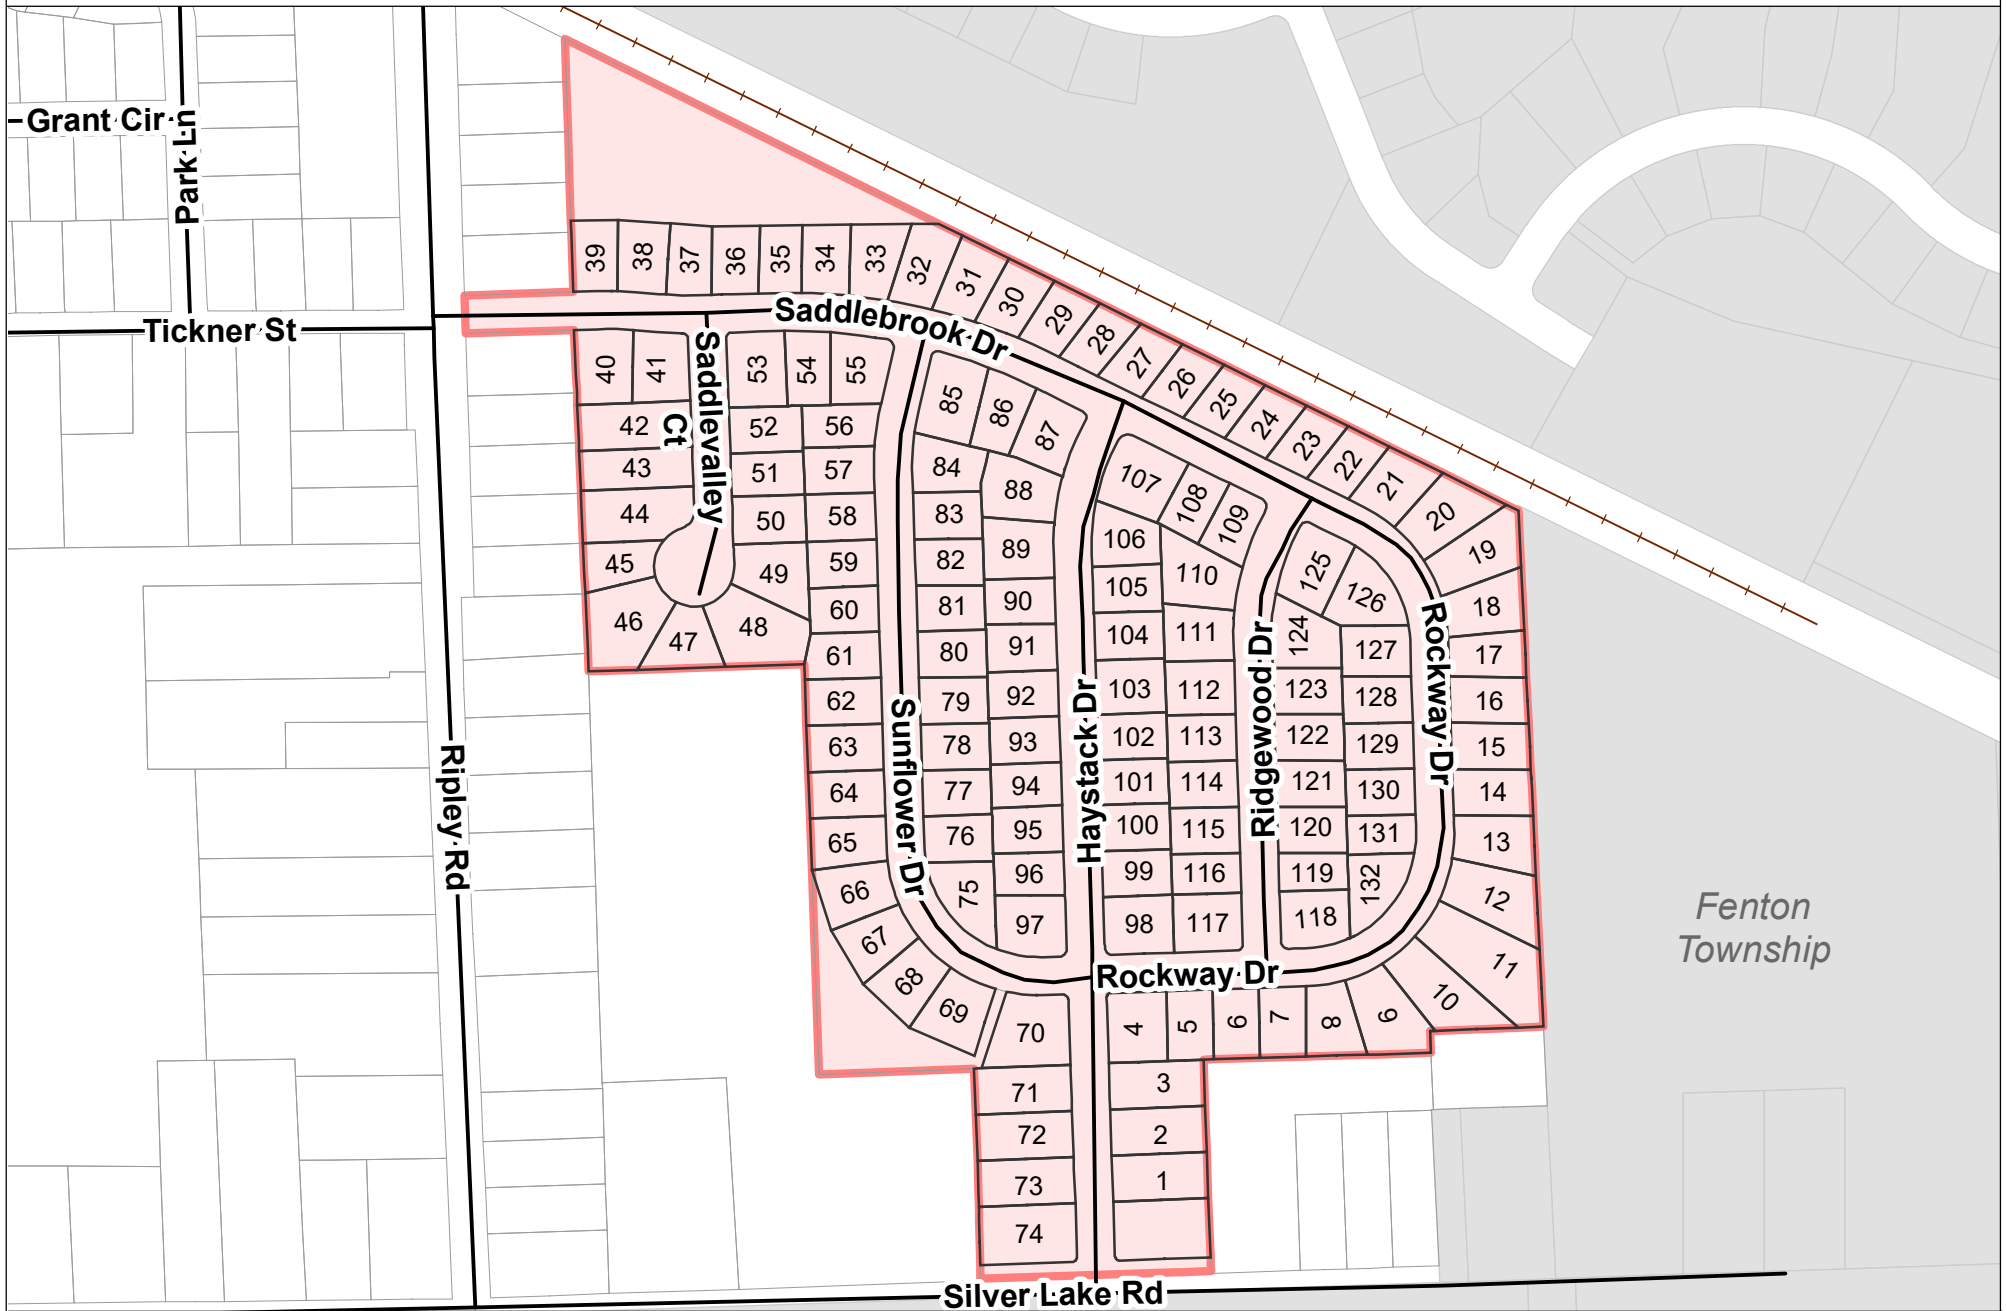

# SADDLEBROOK FARMS

Data Source: City of Fenton GIS  
Map Date: November 28, 2016

LOT # Condo Parcel     Parcel  
 Condo Boundary    Street

Disclaimer: This map is for visual purposes only. City of Linden, its administrators, employees, or contractors are not responsible for any decisions made based upon the information in the map.