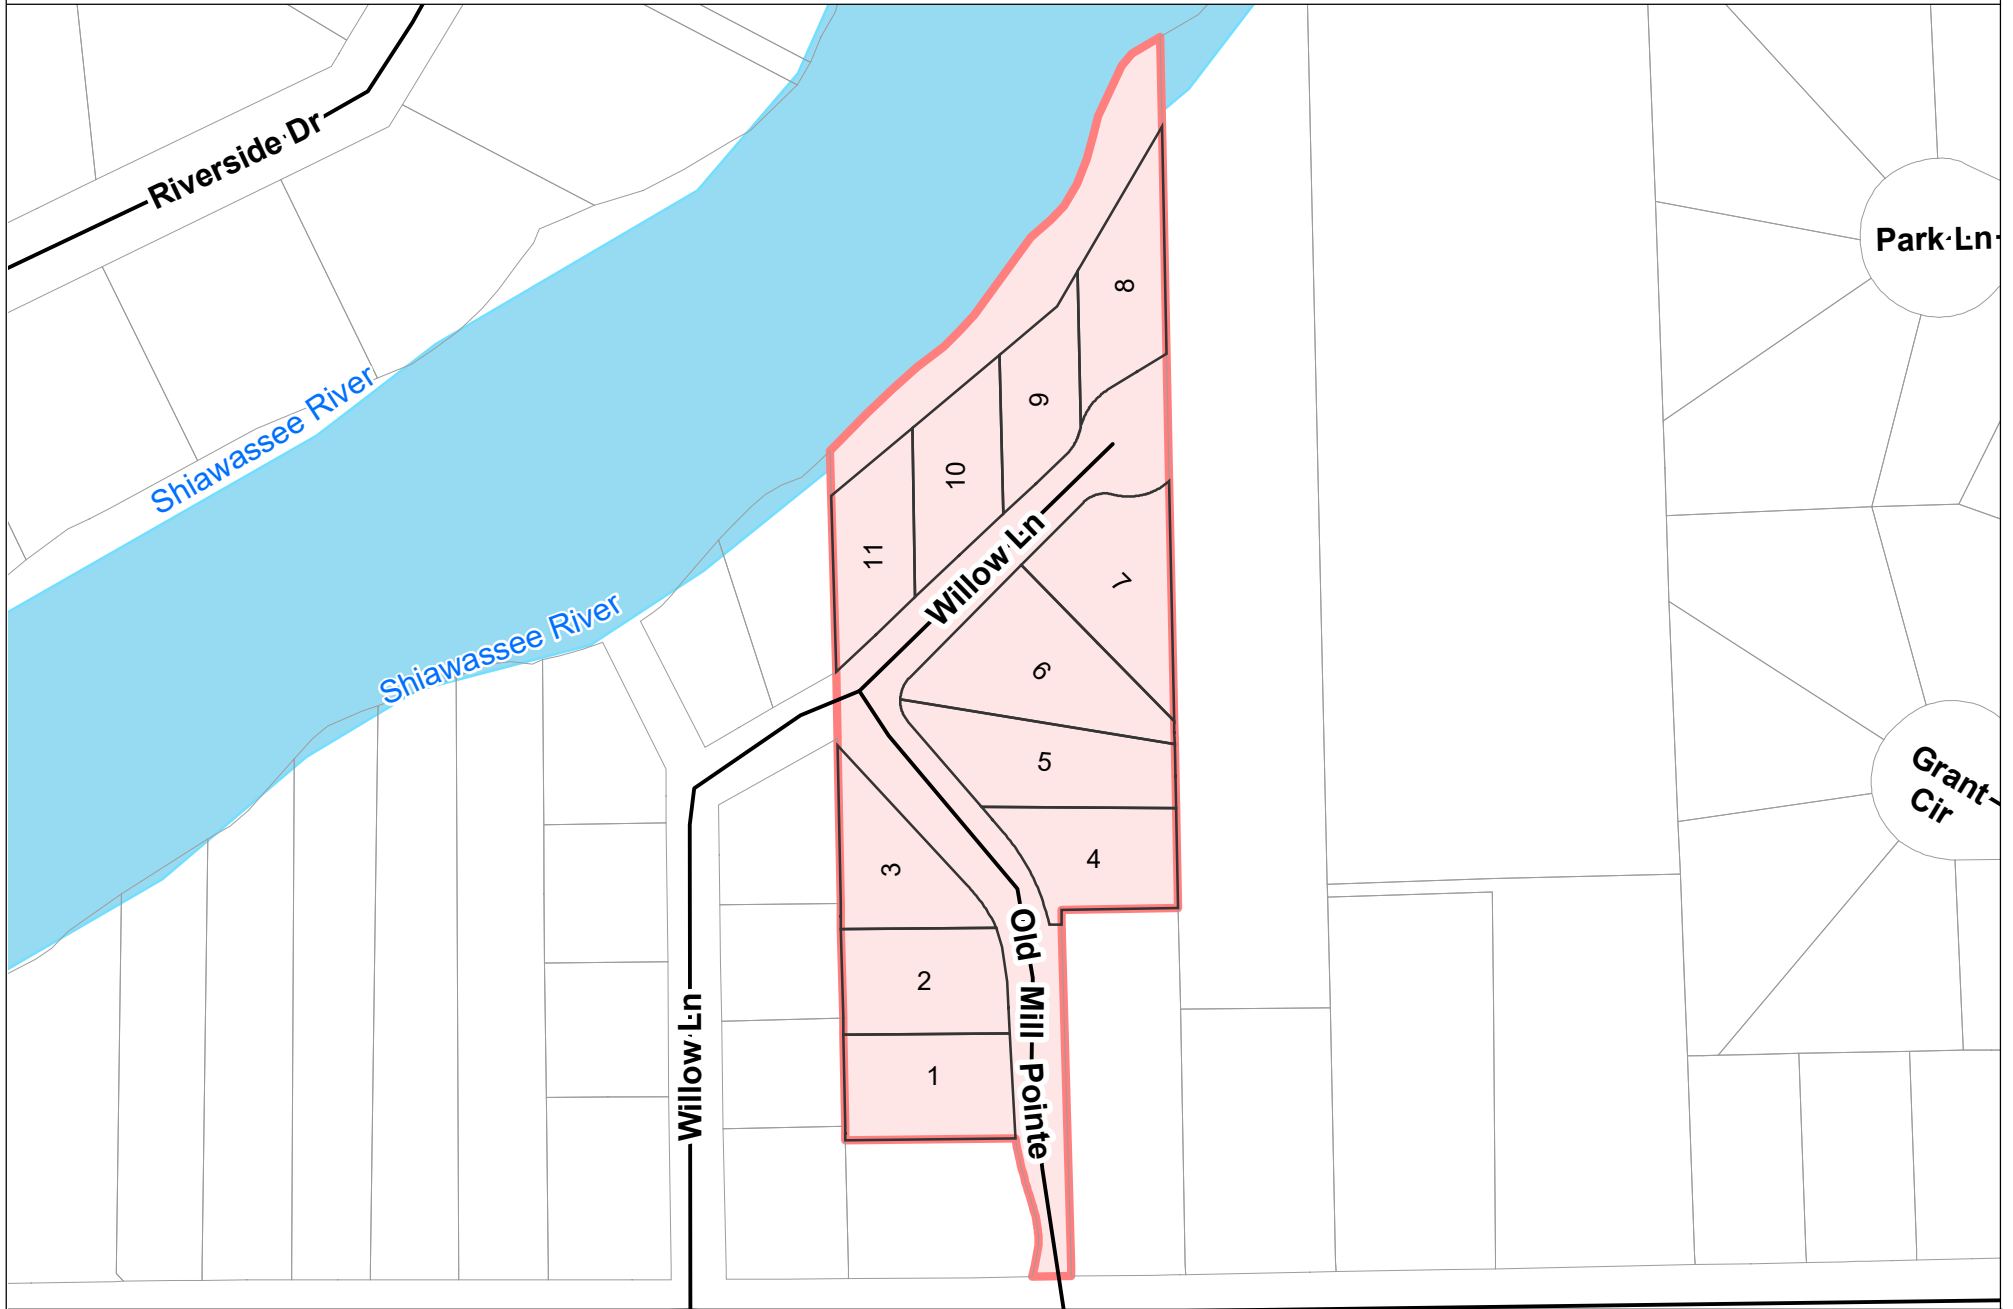

# WILLOWS ON THE POND

City of Linden  
GENESEE COUNTY, MICHIGAN

Data Source: City of Fenton GIS  
Map Date: November 28, 2016

- LOT #** Condo Parcel
- Parcel
- Condo Boundary
- Street

Disclaimer: This map is for visual purposes only. City of Linden, its administrators, employees, or contractors are not responsible for any decisions made based upon the information in the map.